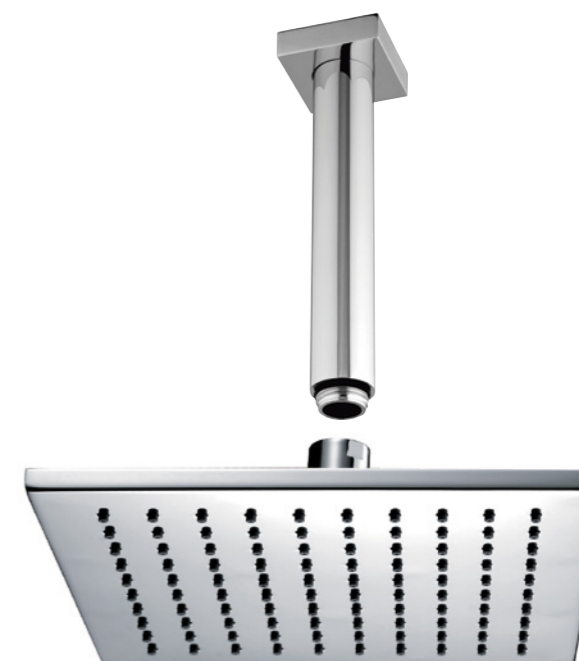

## BASIN AREA

Nett. Price  
**\$ 1.112,26** (incl. GTS)

## SHOWER AREA

Nett. Price  
**\$ 1029,87** (incl. GTS)

Nett. Price  
**\$ 853,32** (incl. GTS)

MARMO FITS WITH:

W/Tap hole  
Basin

Tot. Package  
for price  
per room  
**AFTER 45% DISCOUNT**

**\$ 2.995,45**  
incl. GTS