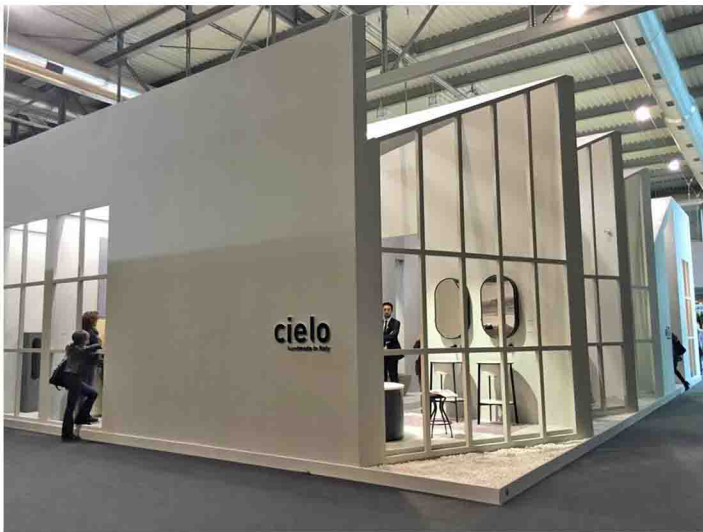

DAILY BATHROOMS

By The Equip-Bathrooms Company

Vol. 05, May 2016

cielo
handmade in Italy

NEW BATHROOM IDEAS FROM SALONE DEL MOBILE 2016 IN MILAN

Cielo presented many exciting new bathroom ideas at the recent Salone del Mobile fair in Milan!

Cielo pushes the boundaries of design by launching a suite of exclusive luxury sanitary wares in 16 different colour finishes. In addition, their new range of bathroom furniture solutions using ceramics has captured the hearts of Architects and Designers all over.