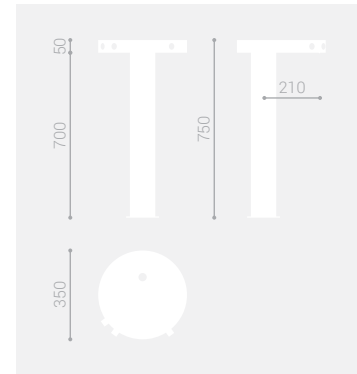

E' escluso dalla confezione il set di fissaggio
addizionale del bordo vasca 399 per
l'installazione ad incasso a terra.
Free standing bath mixer (floor mounted)
MR399 does not include the recessed floor
fixing system.

MR 399 Bordovasca da terra / Free standing bath mixer (floor mounted)