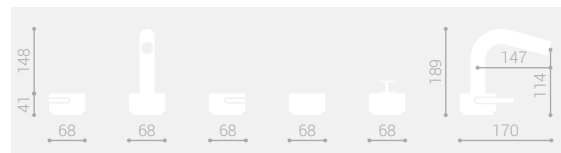

MARMO introduces in the bathroom the elegance of a timeless material with an iconic shape

MR 396 Bordovasca d'appoggio 5 fori / Five hole deck mounted bath

MM396

MR396

MR 398 Bordovasca a parete 5 fori / Five hole wall mounted bath