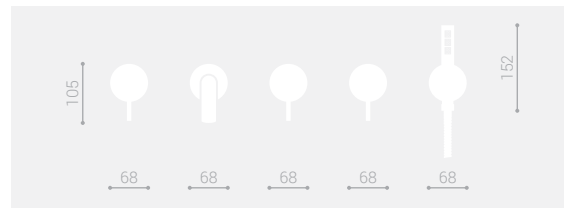

MARMO introduces in the bathroom the elegance of a timeless material with an iconic shape

MR 396 Bordovasca d'appoggio 5 fori / Five hole deck mounted bath

MM396

MR396

MR 398 Bordovasca a parete 5 fori / Five hole wall mounted bath