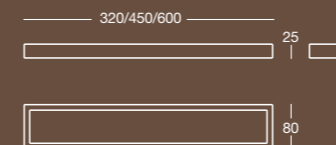

G 6521

Porta rotolo
Toilet roll holder

Finitura/Finish
Cromo/Chrome

Misura/Size
mm 140x103x25

G 6522

Porta rotolo coperto
Covered toilet roll holder

Finitura/Finish
Cromo/Chrome

Misura/Size
mm 140x103x25

H 6521

Porta scopino a terra
Free standing toilet brush holder

Finitura/Finish
Cromo e Bianco/
Chrome and White

Misura/Size
mm 102x102x450

Cromo e Arancione/
Chrome and Orange

Cromo e Nero Opaco/
Chrome and Mat Black

K 6521

Specchio rettangolare a filo lucido
con cinque decori acidati
Rectangular mirror with polished edge
with five satin-like decors

Misura/Size
mm 900x30x400

A 6521

B 6523/B 6524

F 6521

H 6521

A 6522

C 6521/ C 6522

F 6522

A 6523

D 6521

G 6521

K 6521

B 6521/ B 6522

E 6521

G 6522