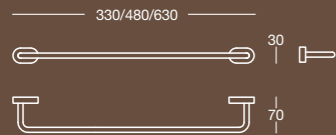

A 6351

B 6351

A 6352

C 6351

A 6354

D 6351

F 6351

G 6353

F 6352

H 6353

G 6351 DX / G 6351 SX

H 6354