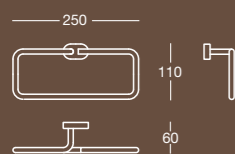

A 6351

B 6351

A 6352

C 6351

A 6354

D 6351

F 6351

G 6353

F 6352

H 6353

G 6351 DX / G 6351 SX

H 6354